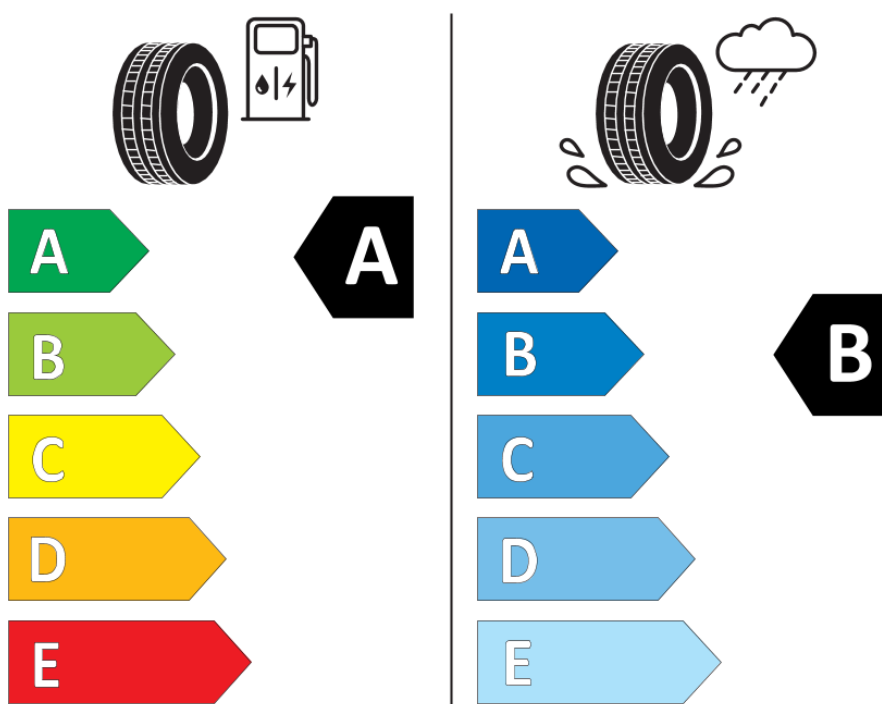

Swift 2024 Club

ECOPIA EP150

175/65 R15

ENERG

Bridgestone

32836

175/65 R15 84 H

C1