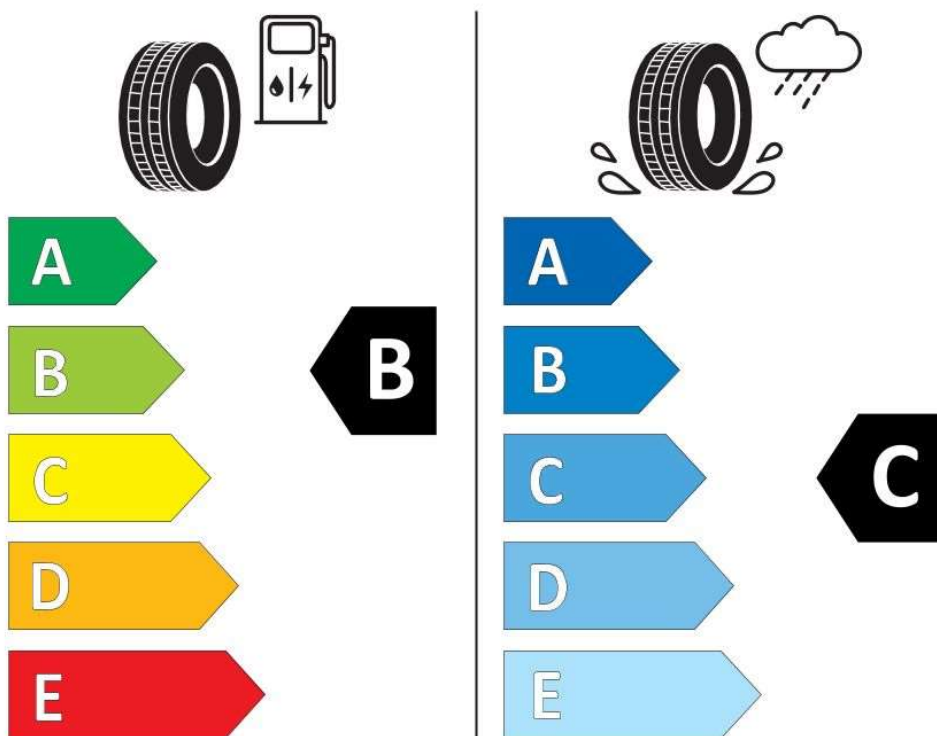

Across

Yokohama AVID GT BluEarth

235/55R19 101V

ENERG

YOKOHAMA

R4392

235/55R19 101 V

C1